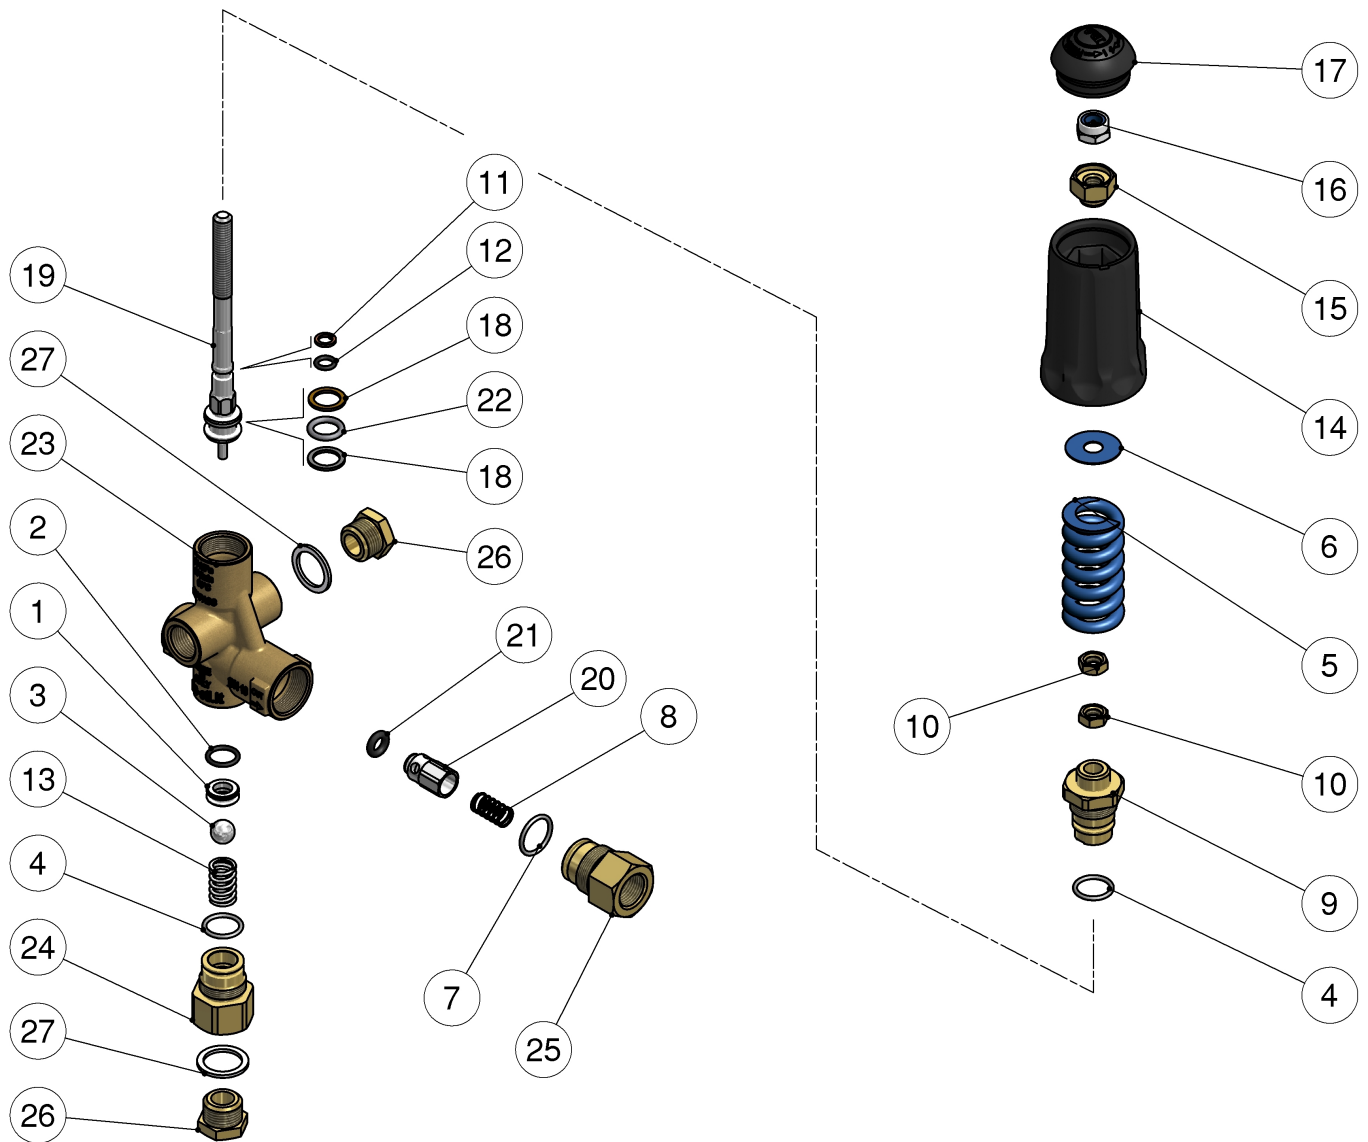

K1K2K3K4

		1	•			10
1	60.0259.20 Seat, 8mm + O-ring, 1,78mm	1	•			10
2	10.3059.01 O-ring, 1,78x11,11 mm Ni 85	1				10
3	14.7461.00 Ball, 13/32" Sst.	1	•			10
4	10.3064.01 O-ring, 1,78x14 mm Ni 85	2	•			10
5	60.0033.61 Spring, 5,7x26x53 mm blue	1				5
5	60.0012.61 Spring, 5x25x50 mm white (1)	1				5
6	14.3720.40 Washer, 9,2x24x0,5 mm	1				10
7	10.3066.01 O-ring, 1,78x15,6 mm Ni 85	1	•			10
8	60.0053.51 Spring, 0,7x9x20 mm Sst.	1				10
9	60.0146.31 Piston holder, brass	1				5
10	11.4573.31 Hex. nut, M8, brass	2				10
11	10.4006.01 Back-up ring, opn. 6,2x9x1,2 mm	1	•			10
12	10.3051.01 O-ring, 1,78x6,07 mm	1	•			10
13	60.0410.51 Spring, 1,6x11,5x20 mm Sst.	1				5
14	60.0148.24 Knob + Plug -PulsarRv	1				5
16	11.4589.10 Hex. locknut, M8	1				10

K1K2K3K4

		2	•			10
18	10.4021.00 Back-up ring, opn. 11,5x15,9x1,2 mm	2	•			10
19	60.0034.51 Puls.RV ex. piston, Sst.(2 bk)	1				5
20	60.0052.99 Shutter pin, brass+o-ring 3x6 mm	1				10
21	10.3213.00 O-ring, 3x6 mm	1	•			10
22	10.3175.00 O-ring, 2,62x10,77 mm	1	•			10
23	60.0141.35 Housing -Pulsar Rv 3/8 Bsp F brass	1				1
23	60.0136.35 Housing -Pulsar Rv 3/8 Npt F brass (2,3,4)	1				1
24	60.0142.31 Suction coupl., 3/8F Bsp brass	1				10
24	60.0137.31 Suction coupl., 3/8F Npt brass (2,3)	1				10
24	60.0121.31 Ball grub screw, brass (4)	1				5
25	60.1811.31 Shutter coupl., 3/8F Bsp brass	1				3
25	60.1817.31 3/8Npt F nipple (2,3,4)	1				3
25	60.0138.31 Outlet nipple 3/8 Bsp M brass (5)	1				3
26	60.0028.31 Plug,brass 3/8 Bsp,hex.19	2				25
26	60.0025.31 Grub screw, brass 3/8M Npt (2,3,4)	2				10
27	14.4042.00 Washer, 16,7x22x1,5 mm alu.	2				25

K1

K1	60.0009.24 Spares kit -Pulsar Rv, 9(11)x1pcs.	1
----	---	---

(1) 60.0007.00 (2) 60.0007.05 (3) 60.0007.65 (4) 60.0007.86 (5) 60.0007.63